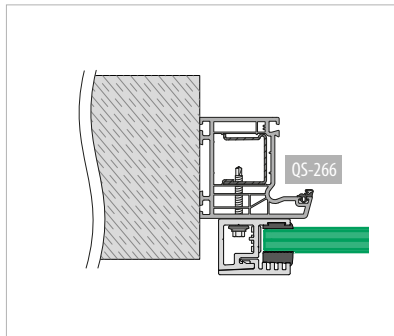

EASY GLASS® VIEW - Cover cap

MOD 6923

ABS plastic	Aluminium RAL 9006		£ / pc.
24.6923.018.36		4	0,75

Q-INFO MOD 6735

Option 1

Facade mounting

Option 2

Frame mounting