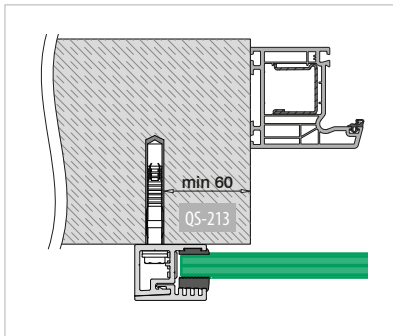

Wall profile

EASY GLASS® VIEW - Rubber set

MOD 6923

Accessories	T		£ / set
19.6923.912.00	12	L = 5000 mm	33,60
19.6923.913.00	(6-0,76-6) 12,76	L = 5000 mm	33,60
19.6923.914.00	(6-1,52-6) 13,52	L = 5000 mm	33,60
19.6923.915.00	15	L = 5000 mm	33,60
19.6923.917.00	(8-0,76-8) 16,76	L = 5000 mm	33,60
19.6923.918.00	(8-1,52-8) 17,52	L = 5000 mm	33,60
19.6923.919.00	19	L = 5000 mm	33,60
19.6923.921.00	(10-0,76-10) 20,76	L = 5000 mm	33,60
19.6923.922.00	(10-1,52-10) 21,52	L = 5000 mm	33,60

Wall profile

EASY GLASS® VIEW - End cap, top

MOD 6734 - EASY HIT®

Aluminium	Raw		£ / pc.
INDOOR			
16.6734.023.00		2	12,40
Aluminium	Matt silver effect		£ / pc.
OUTDOOR			
16.6734.023.08		2	14,25

Wall profile

EASY GLASS® VIEW - Cover cap

MOD 6923

ABS plastic	Aluminium RAL 9006		£ / pc.
24.6923.018.36		4	0,75

Q-INFO MOD 6735

Option 1

Facade mounting

Option 2

Frame mounting