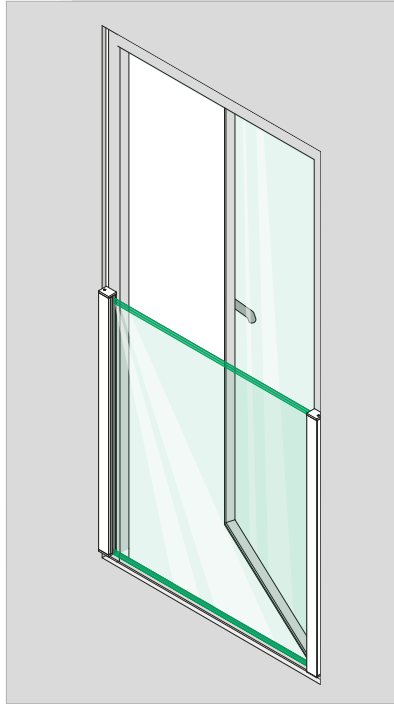

Option 2

Frame mounting