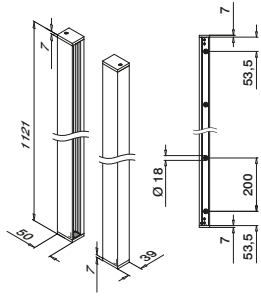

EASY GLASS® VIEW - Profile set

Complete set:
 - 2 profiles for 1100 mm tall glass
 - 2 top end caps
 - 4 cover caps
 - 2 bottom end caps

MOD 6923

Aluminium

OUTDOOR	Accessories	Accessories	£ / set
86.6923.100.08	QS-213 / QS-266	L = 2x 1100 mm	168,90

Wall profile

EASY GLASS® VIEW - Rubber set

MOD 6923

Accessories	T	Accessories	£ / set
19.6923.112.00	12	L = 2x 1100 mm	15,00
19.6923.113.00	(6-0,76-6) 12,76	L = 2x 1100 mm	15,00
19.6923.114.00	(6-1,52-6) 13,52	L = 2x 1100 mm	15,00
19.6923.115.00	15	L = 2x 1100 mm	15,00
19.6923.117.00	(8-0,76-8) 16,76	L = 2x 1100 mm	15,00
19.6923.118.00	(8-1,52-8) 17,52	L = 2x 1100 mm	15,00
19.6923.119.00	19	L = 2x 1100 mm	15,00
19.6923.121.00	(10-0,76-10) 20,76	L = 2x 1100 mm	15,00
19.6923.122.00	(10-1,52-10) 21,52	L = 2x 1100 mm	15,00