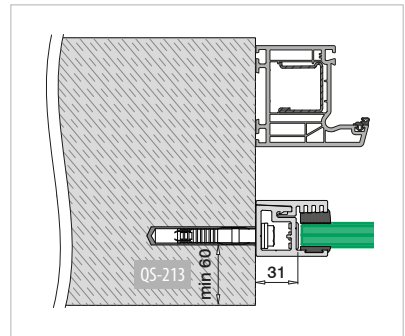

Option 3

Reveal mounting