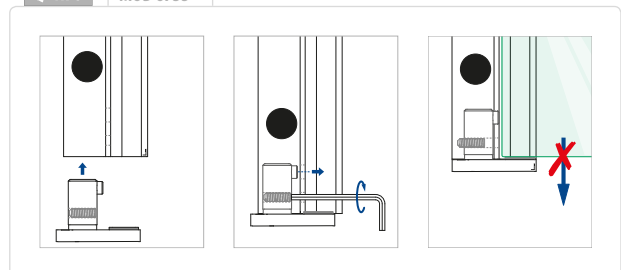

Q-INFO MOD 6735