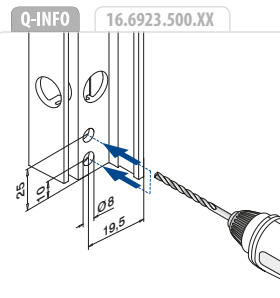

Wall profile

EASY GLASS® VIEW - Wall profile

MOD 6923

Aluminium	Raw		£ / pc.
INDOOR			
16.6923.500.00	QS-213 / QS-266	L = 5000 mm	238,35
Aluminium	Matt silver effect		£ / pc.
OUTDOOR			
16.6923.500.08	QS-213 / QS-266	L = 5000 mm	249,40

Wall profile

EASY GLASS® VIEW - Rubber set

MOD 6923

Accessories	T		£ / set
19.6923.912.00	12	L = 5000 mm	33,60
19.6923.913.00	(6-0,76-6) 12,76	L = 5000 mm	33,60
19.6923.914.00	(6-1,52-6) 13,52	L = 5000 mm	33,60
19.6923.915.00	15	L = 5000 mm	33,60
19.6923.917.00	(8-0,76-8) 16,76	L = 5000 mm	33,60
19.6923.918.00	(8-1,52-8) 17,52	L = 5000 mm	33,60
19.6923.919.00	19	L = 5000 mm	33,60
19.6923.921.00	(10-0,76-10) 20,76	L = 5000 mm	33,60
19.6923.922.00	(10-1,52-10) 21,52	L = 5000 mm	33,60

Wall profile

EASY GLASS® VIEW - End cap, bottom

With safety fastener

MOD 6735

Aluminium	Raw		£ / pc.
INDOOR			
16.6735.023.00		2	13,00
Aluminium	Matt silver effect		£ / pc.
OUTDOOR			
16.6735.023.08		2	14,85

Wall profile

EASY GLASS® VIEW - End cap, top

MOD 6734 - EASY HIT®

Aluminium	Raw		£ / pc.
INDOOR			
16.6734.023.00		2	12,40
Aluminium	Matt silver effect		£ / pc.
OUTDOOR			
16.6734.023.08		2	14,25

Wall profile

EASY GLASS® VIEW - Cover cap

MOD 6923

ABS plastic	Aluminium RAL 9006		£ / pc.
24.6923.018.36		4	0,75

Q-INFO MOD 6735