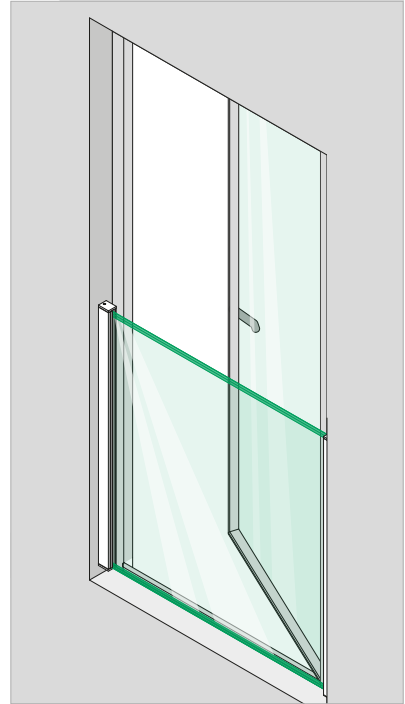

Option 3

Reveal mounting