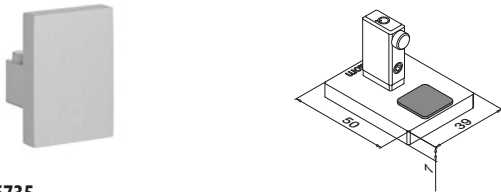

Wall profile

EASY GLASS® VIEW - Wall profile

MOD 6923

Aluminium	Raw		£ / pc.
INDOOR			
16.6923.500.00	QS-213 / QS-266	L = 5000 mm	238,35
Aluminium	Matt silver effect		£ / pc.
OUTDOOR			
16.6923.500.08	QS-213 / QS-266	L = 5000 mm	249,40

Wall profile

EASY GLASS® VIEW - Rubber set

MOD 6923

Accessories	T		£ / set
19.6923.912.00	12	L = 5000 mm	33,60
19.6923.913.00	(6-0,76-6) 12,76	L = 5000 mm	33,60
19.6923.914.00	(6-1,52-6) 13,52	L = 5000 mm	33,60
19.6923.915.00	15	L = 5000 mm	33,60
19.6923.917.00	(8-0,76-8) 16,76	L = 5000 mm	33,60
19.6923.918.00	(8-1,52-8) 17,52	L = 5000 mm	33,60
19.6923.919.00	19	L = 5000 mm	33,60
19.6923.921.00	(10-0,76-10) 20,76	L = 5000 mm	33,60
19.6923.922.00	(10-1,52-10) 21,52	L = 5000 mm	33,60

Wall profile

EASY GLASS® VIEW - End cap, bottom

With safety fastener

MOD 6735

Aluminium	Raw		£ / pc.
INDOOR			
16.6735.023.00		2	13,00
Aluminium	Matt silver effect		£ / pc.
OUTDOOR			
16.6735.023.08		2	14,85