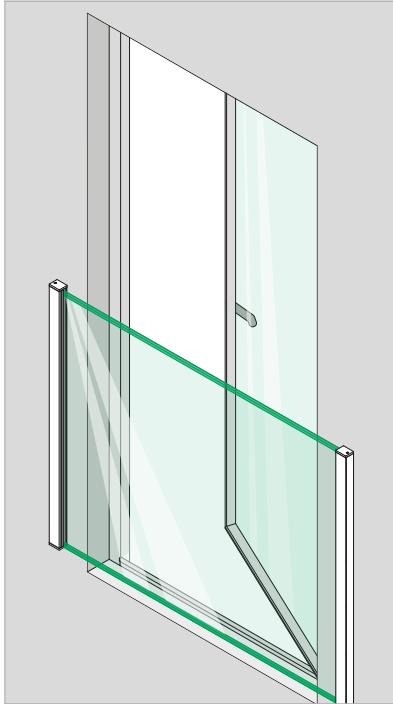

Option 1

Facade mounting