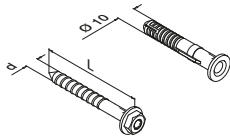

Fixing materials

For facade/reveal mounting