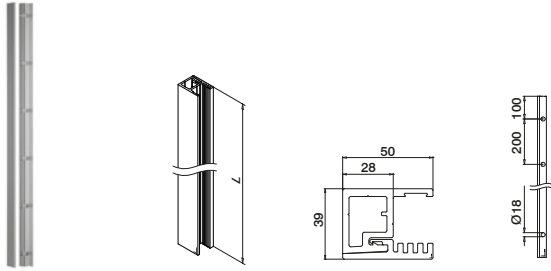

Wall profile

EASY GLASS® VIEW - Wall profile

MOD 6923

Aluminium	Raw		£ / pc.
INDOOR			
16.6923.500.00	QS-213 / QS-266	L = 5000 mm	238,35
Aluminium	Matt silver effect		£ / pc.
OUTDOOR			
16.6923.500.08	QS-213 / QS-266	L = 5000 mm	249,40

Wall profile

EASY GLASS® VIEW - Rubber set

MOD 6923

Accessories	T		£ / set
19.6923.912.00	12	L = 5000 mm	33,60
19.6923.913.00	(6-0,76-6) 12,76	L = 5000 mm	33,60
19.6923.914.00	(6-1,52-6) 13,52	L = 5000 mm	33,60
19.6923.915.00	15	L = 5000 mm	33,60
19.6923.917.00	(8-0,76-8) 16,76	L = 5000 mm	33,60
19.6923.918.00	(8-1,52-8) 17,52	L = 5000 mm	33,60
19.6923.919.00	19	L = 5000 mm	33,60
19.6923.921.00	(10-0,76-10) 20,76	L = 5000 mm	33,60
19.6923.922.00	(10-1,52-10) 21,52	L = 5000 mm	33,60