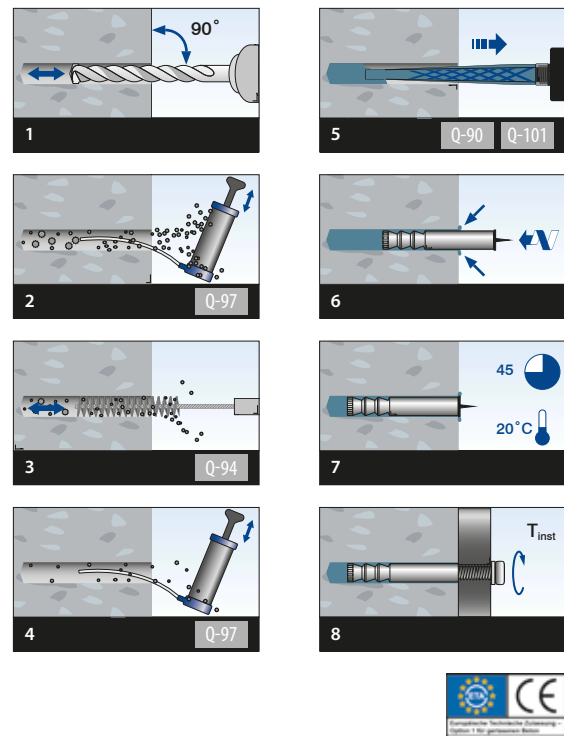

Q-INFO

Manual Q-anchor VMZ-IG