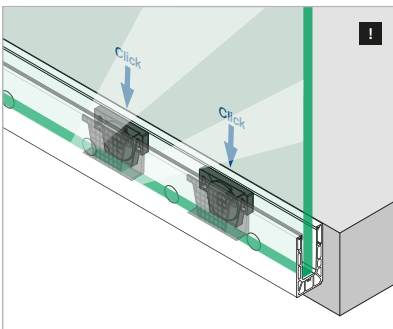

EASY GLASS® SMART - Base shoe, fascia mount

Q-INFO MOD 6931

VSG (2x ESG): Laminated glass from toughened glass
ESG : Toughened glass

Please refer to the respective certificates for specifications such as mounting details and glass dimensions.

▶ Assembly video:
www.q-railing.com/videos