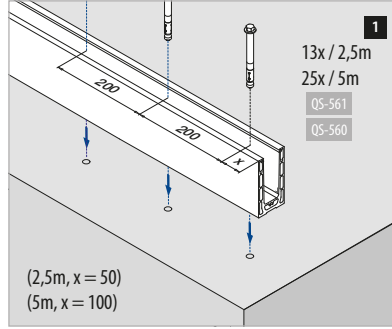

INDOOR	QS	£/ pc.
16.6313.030.00	QS-558 @ 465 / QS-561 @ 466	86,45

Aluminium

Brushed aluminium

OUTDOOR	QS	£/ pc.
16.6313.030.18	QS-557 @ 465 / QS-560 @ 465	94,20

EASY GLASS® SMART - Base shoe, top mount

Q-INFO MOD 6930