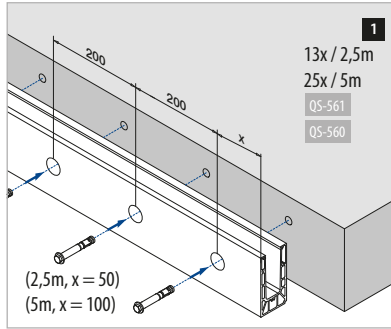

EASY GLASS® SMART - Base shoe, fascia mount

Q-INFO MOD 6931

VSG (2x ESG): Laminated glass from toughened glass
ESG : Toughened glass

Please refer to the respective certificates for specifications such as mounting details and glass dimensions.

▶ Assembly video:
www.q-railing.com/videos