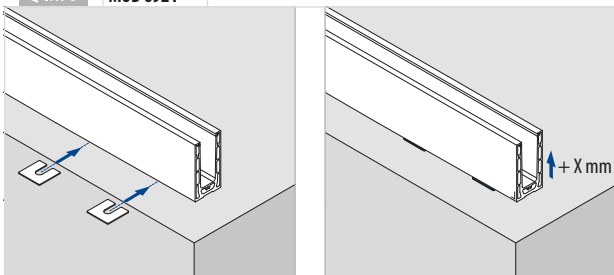

Q-INFO MOD 6921