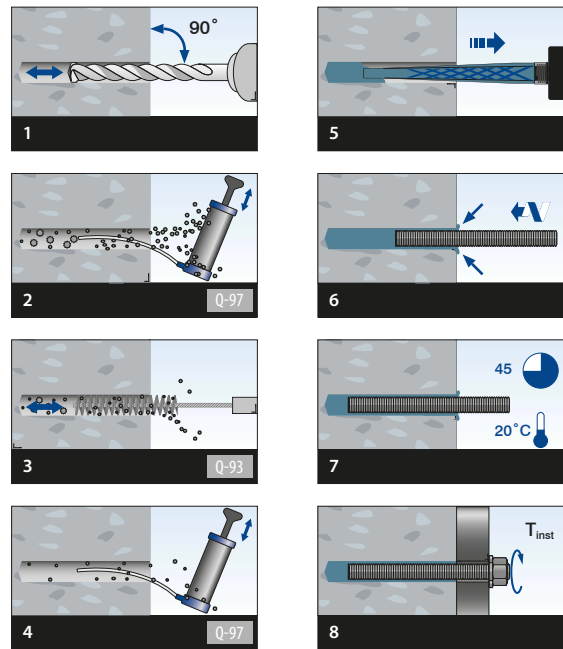

Q-INFO

Manual Q-anchor VMU