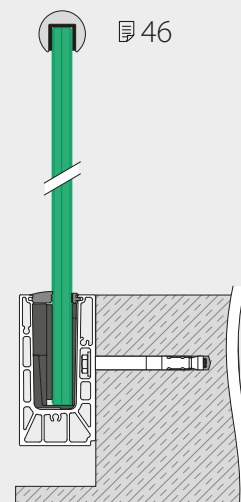

Easy Glass® Smart	UK	DE	NL	IT	CH	ES	FR
Max. line load (kN/m)	0,74	1,0	1,0	2,0	1,6	3,0	1,0

Please refer to the respective certificates for specifications such as mounting details and glass dimensions. For more information, please visit our website: www.q-railing.com/certificates

EASY GLASS® SMART VARIANTS

Smart Top mount

- Also for in-floor mounting (protective layer needs to be applied)

Smart Fascia mount

- Optional base shoe cladding

- Also allows inverse mounting
- For parapet walls
- Optional base shoe cladding