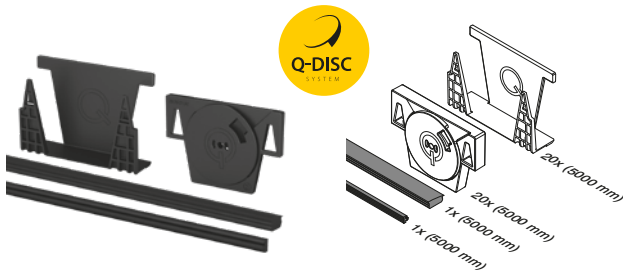

Q-INFO MOD 6921

Q-INFO MOD 6734

Q-INFO MOD 6736

EASY GLASS® SMART - Base shoe, fascia mount

MOD 6931

Aluminium	Mill finish				£ / pc.	
INDOOR	X					
16.6931.500.00	100	QS-558	465 / QS-561	466	L = 5000 mm	471,60
Aluminium	Brushed aluminium					£ / pc.
OUTDOOR	X					
16.6931.000.18	50	QS-557	465 / QS-560	465	L = 2500 mm	259,55
16.6931.500.18	100	QS-557	465 / QS-560	465	L = 5000 mm	519,05

International Design Model Protection

EASY GLASS® SMART - Q-disc® System (rubber and wedges set)

For non-adjustable glass fixation

MOD 6930

Accessories	T		£ / set
19.6930.912.00	12	L = 5000 mm	94,20
19.6930.913.00	12,76 (6-0,76-6) - 13,52 (6-1,52-6)	L = 5000 mm	94,20
19.6930.915.00	15	L = 5000 mm	94,20
19.6930.917.00	16,76 (8-0,76-8) - 17,52 (8-1,52-8)	L = 5000 mm	94,20
19.6930.919.00	19	L = 5000 mm	94,20
19.6930.921.00	20,76 (10-0,76-10) - 21,52 (10-1,52-10)	L = 5000 mm	94,20