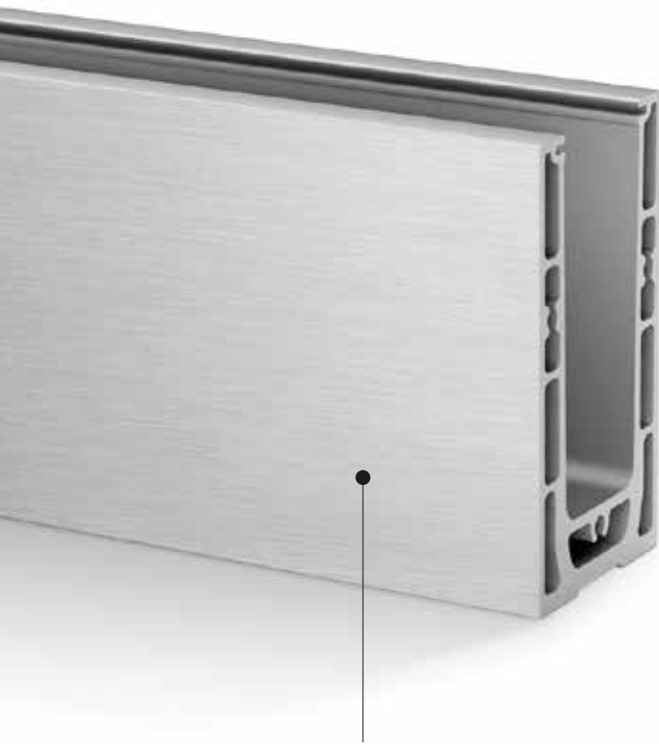

EASY GLASS[®] SMART

SET A SPEED RECORD

Incorporates the Q-disc System. Turn to page 40 to find out all about this groundbreaking new approach to securing glass infills.

Unbeatable ease of installation

Easy Glass® Smart is a glass railing revolution. Complicated anchoring systems are a thing of the past. With a host of innovative features, including the Q-disc® System for glass mounting, Easy Glass® Smart lets you carry out installation or removal in a quick, intuitive and controlled fashion. In fact, those jobs can be finished faster than with any other quality glass railing. And it's just one way this highly economical system will save you money.

- Symmetrical top-mount base shoe
- Light and medium use railings for indoor and outdoor settings
- Minimal use of anchors in base shoe installation
- A choice of fixing methods: hexagon bolts, mechanical anchors or stud anchors
- Easy to work on with the tools supplied
- Optional aluminium shoe shims available for levelling uneven surfaces

EASY GLASS® SMART VARIANTS

Smart Top mount

- Also for in-floor mounting (protective layer needs to be applied)

Smart Fascia mount

- Optional base shoe cladding

- Also allows inverse mounting
- For parapet walls
- Optional base shoe cladding