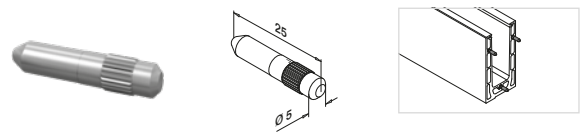

EASY GLASS® SMART - End fittings, top mount

MOD 6734

Aluminium	Mill finish		
INDOOR			£ / pc.
16.6734.030.00		1	22,00
Aluminium	Brushed aluminium		
OUTDOOR			£ / pc.
16.6734.030.18		1	26,75

MOD 6736

Aluminium	Mill finish		
INDOOR			£ / pc.
16.6736.030.00		1	23,95
Aluminium	Brushed aluminium		
OUTDOOR			£ / pc.
16.6736.030.18		1	28,35

EASY GLASS® SMART - Shoe shims

MOD 6921

Aluminium	Mill finish		
		X	£/100pcs.
19.6921.160.00		1	85,00
19.6921.260.00		2	100,00
19.6921.360.00		3	130,00

EASY GLASS® - Connection pins

MOD 3005

316			
OUTDOOR			£ / pc.
14.3005.000.00		6	0,70