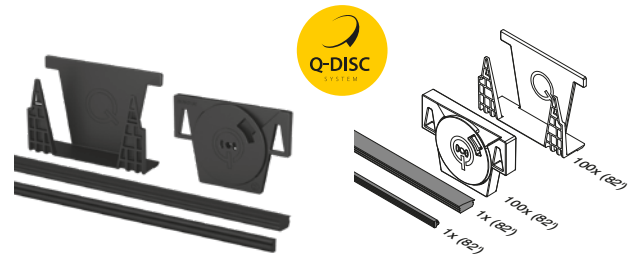

MOD 6930

Accessories	T		£ / set
19.6930.517.00	16,76 (8-0,76-8) - 17,52 (8-1,52-8)	L = 25 m	457,15
19.6930.521.00	20,76 (10-0,76-10) - 21,52 (10-1,52-10)	L = 25 m	457,15

NEW

International Design Model Protection