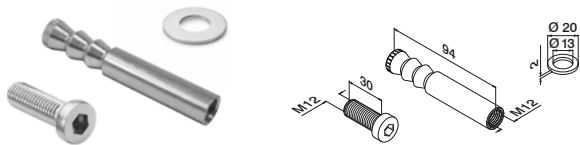

NEW

International Design Model Protection

Fixing materials for railing systems

MOD 4712

Zinc-plated								
INDOOR	QS	Type	Ø		L			£ / pc.
19.4712.110.15	QS-561	Q SZ 12/10	12	Ø12	85	25		1,70
316								
OUTDOOR	QS	Type	Ø		L			£ / pc.
19.4712.110.14	QS-560	Q SZ 12/10 A4	12	Ø12	85	25		7,60

Q-INFO

Manual Q-anchor SZ 12/10

MOD 4512

Zinc-plated								
INDOOR	QS	Type	Ø					£ / pc.
19.4512.124.15	QS-558	Q VMZ-IG 90 M12	Ø18				10	13,10
316								
OUTDOOR	QS	Type	Ø					£ / pc.
19.4512.124.14	QS-557	Q VMZ-IG 90 M12 A4	Ø18				10	19,35