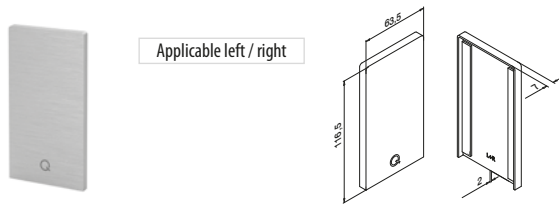

EASY GLASS® SMART - End fittings, top mount

MOD 6734

Aluminium	Mill finish		
INDOOR			£ / pc.
16.6734.030.00		1	22,00
Aluminium	Brushed aluminium		
OUTDOOR			£ / pc.
16.6734.030.18		1	26,75