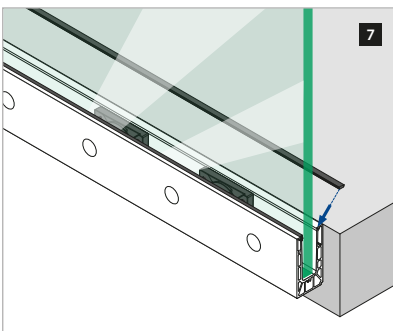

EASY GLASS® SMART - Base shoe, fascia mount

Q-INFO MOD 6931

VSG (2x ESG): Laminated glass from toughened glass
ESG : Toughened glass

Please refer to the respective certificates for specifications such as mounting details and glass dimensions.

▶ Assembly video:
www.q-railing.com/videos