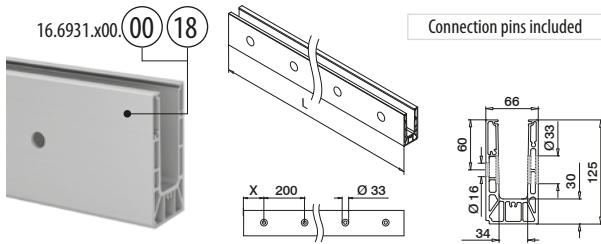

Q-INFO MOD 6921

Q-INFO MOD 6734

Q-INFO MOD 6736

EASY GLASS® SMART - Base shoe, fascia mount

MOD 6931

Aluminium	Mill finish				£ / pc.	
INDOOR	X					
16.6931.500.00	100	QS-558	465 / QS-561	466	L = 5000 mm	471,60
Aluminium	Brushed aluminium					£ / pc.
OUTDOOR	X					
16.6931.000.18	50	QS-557	465 / QS-560	465	L = 2500 mm	259,55
16.6931.500.18	100	QS-557	465 / QS-560	465	L = 5000 mm	519,05

International Design Model Protection

EASY GLASS® SMART - Q-disc® System (rubber and wedges set)

For non-adjustable glass fixation

MOD 6930

Accessories	T		£ / set
19.6930.912.00	12	L = 5000 mm	94,20
19.6930.913.00	12,76 (6-0,76-6) - 13,52 (6-1,52-6)	L = 5000 mm	94,20
19.6930.915.00	15	L = 5000 mm	94,20
19.6930.917.00	16,76 (8-0,76-8) - 17,52 (8-1,52-8)	L = 5000 mm	94,20
19.6930.919.00	19	L = 5000 mm	94,20
19.6930.921.00	20,76 (10-0,76-10) - 21,52 (10-1,52-10)	L = 5000 mm	94,20