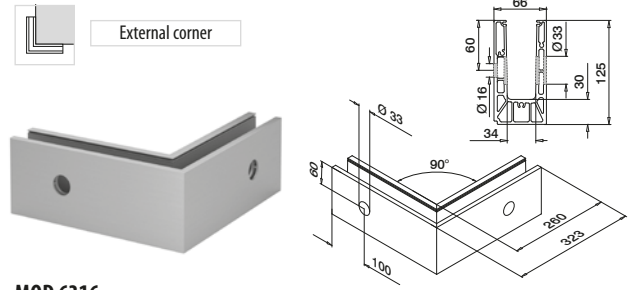

Select the right anchor for your installation from the overviews at www.q-railing.com/anchor

Q-INFO

Manual Q-anchor VMU

Railing bases

EASY GLASS® SMART - Connectors, fascia mount

MOD 6315

Aluminium		Type	M	L	£/pc.
INDOOR	QS				
16.6315.031.00	QS-558	465 / QS-561	466	1	94,20
Brushed aluminium					
OUTDOOR	QS	Type	M	L	£/pc.
16.6315.031.18	QS-557	465 / QS-560	466	1	103,80