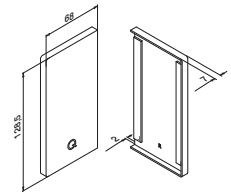

MOD 6734

Aluminium	Mill finish		
INDOOR			£ / pc.
16.6734.031.00		1	23,55
Aluminium	Brushed aluminium		
OUTDOOR			£ / pc.
16.6734.031.18		1	27,60

Use with and without cladding
Right

MOD 6735

Aluminium	Mill finish		
INDOOR			£ / pc.
16.6735.031.00		1	23,55
Aluminium	Brushed aluminium		
OUTDOOR			£ / pc.
16.6735.031.18		1	27,60