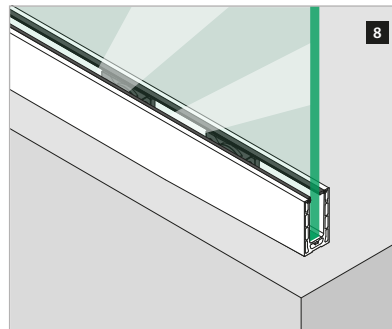

INDOOR	QS	£/ pc.
16.6313.030.00	QS-558 @ 465 / QS-561 @ 466	86,45

Aluminium

Brushed aluminium

OUTDOOR	QS	£/ pc.
16.6313.030.18	QS-557 @ 465 / QS-560 @ 465	94,20

EASY GLASS® SMART - Base shoe, top mount

Q-INFO MOD 6930