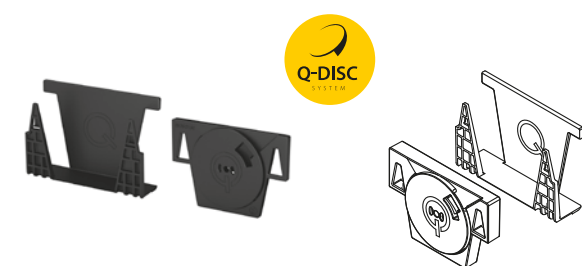

Q-INFO MOD 6930

Accessories

	T		£ / pc.
19.6942.012.00	12	10	3,75
19.6942.013.00	12,76 (6-0,76-6) - 13,52 (6-1,52-6)	10	3,75
19.6942.015.00	15	10	3,75
19.6942.017.00	16,76 (8-0,76-8) - 17,52 (8-1,52-8)	10	3,75
19.6942.019.00	19	10	3,75
19.6942.021.00	20,76 (10-0,76-10) - 21,52 (10-1,52-10)	10	3,75

NEW

International Design Model Protection