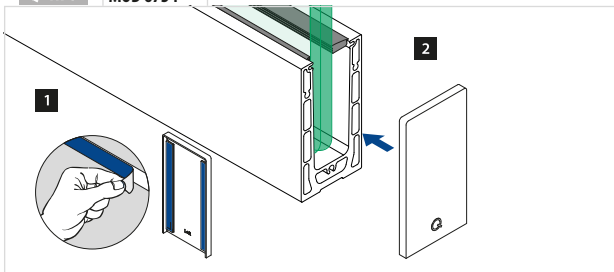

Q-INFO MOD 6734