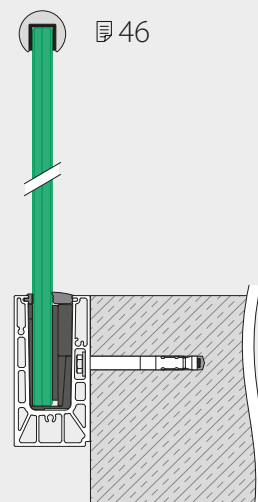

Easy Glass® Smart	UK	DE	NL	IT	CH	ES	FR
Max. line load (kN/m)	0,74	1,0	1,0	2,0	1,6	3,0	1,0

Please refer to the respective certificates for specifications such as mounting details and glass dimensions. For more information, please visit our website: www.q-railing.com/certificates

EASY GLASS® SMART VARIANTS

Smart Top mount

- Also for in-floor mounting (protective layer needs to be applied)

Smart Fascia mount

- Optional base shoe cladding

- Also allows inverse mounting
- For parapet walls
- Optional base shoe cladding