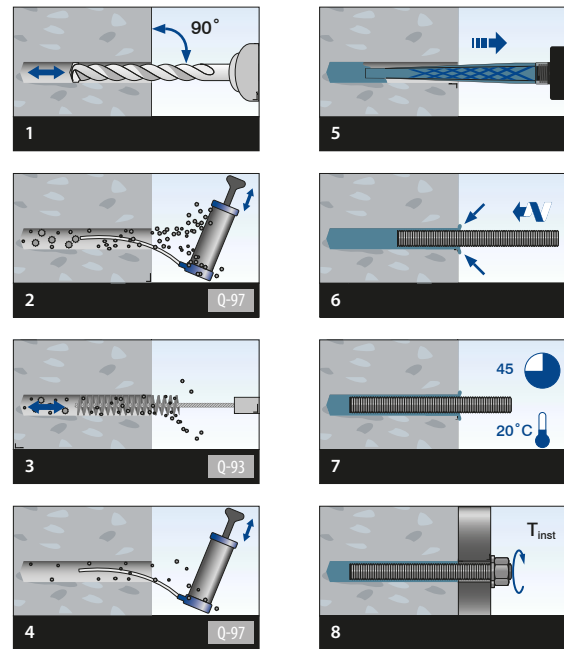

Select the right anchor for your installation from the overviews at www.q-railing.com/anchor

Q-INFO

Manual Q-anchor VMU

Railing bases

EASY GLASS® SMART - Connectors, top mount

MOD 6313

Aluminium

Mill finish