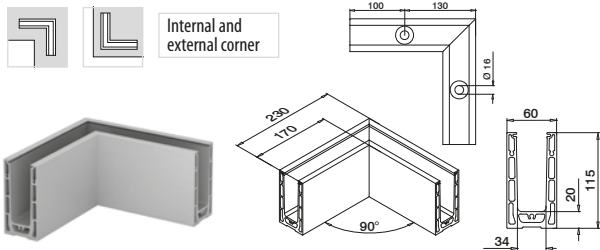

Railing bases

EASY GLASS® SMART - Connectors, top mount

MOD 6313

Aluminium

Mill finish

INDOOR	QS	£/ pc.
16.6313.030.00	QS-558 @ 465 / QS-561 @ 466	86,45

Aluminium

Brushed aluminium

OUTDOOR	QS	£/ pc.
16.6313.030.18	QS-557 @ 465 / QS-560 @ 465	94,20