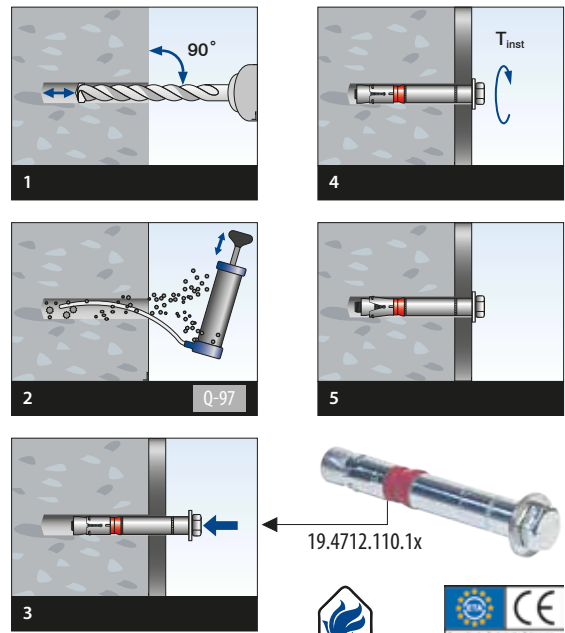

Q-INFO

Manual Q-anchor SZ 12/10