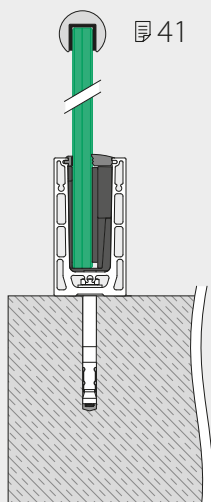

- Symmetrical top-mount base shoe
- Light and medium use railings for indoor and outdoor settings
- Minimal use of anchors in base shoe installation
- A choice of fixing methods: hexagon bolts, mechanical anchors or stud anchors
- Easy to work on with the tools supplied
- Optional aluminium shoe shims available for levelling uneven surfaces

Easy Glass® Smart	UK	DE	NL	IT	CH	ES	FR
Max. line load (kN/m)	0,74	1,0	1,0	2,0	1,6	3,0	1,0

Please refer to the respective certificates for specifications such as mounting details and glass dimensions. For more information, please visit our website: www.q-railing.com/certificates

EASY GLASS® SMART VARIANTS

Smart Top mount

- Also for in-floor mounting (protective layer needs to be applied)

Smart Fascia mount

- Optional base shoe cladding

- Also allows inverse mounting
- For parapet walls
- Optional base shoe cladding