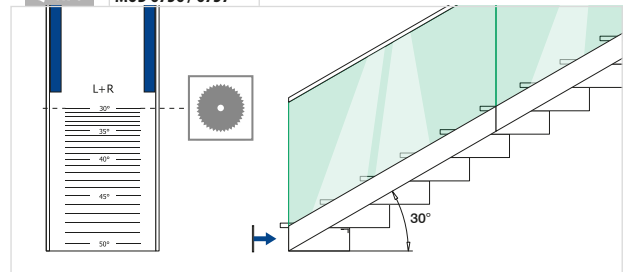

Q-INFO MOD 6734 / 6735

Q-INFO MOD 6736 / 6737

Railing bases

EASY GLASS® SMART - Cladding, fascia mount

Front side cladding

MOD 6920

Aluminium	Brushed aluminium		
OUTDOOR			£ / pc.
16.6920.531.18	L = 5000 mm		163,50