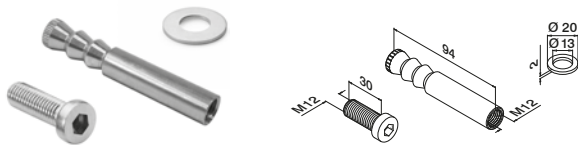

NEW

International Design Model Protection

Q-disc System: Glass is securely retained. Drilling is not necessary.

Fixing materials for railing systems

MOD 4712

Zinc-plated

INDOOR	QS	Type	Ø		L		£ / pc.
19.4712.110.15	QS-561	Q SZ 12/10	12	Ø12	85	25	1,70
316							
OUTDOOR	QS	Type	Ø		L		£ / pc.
19.4712.110.14	QS-560	Q SZ 12/10 A4	12	Ø12	85	25	7,60

Q-INFO

Manual Q-anchor SZ 12/10

MOD 4512

Zinc-plated

INDOOR	QS	Type			£ / pc.
19.4512.124.15	QS-558	Q VMZ-IG 90 M12	Ø18	10	13,10
316					
OUTDOOR	QS	Type			£ / pc.
19.4512.124.14	QS-557	Q VMZ-IG 90 M12 A4	Ø18	10	19,35