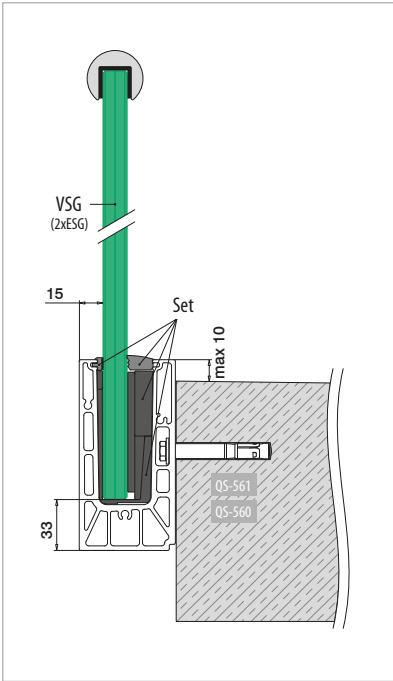

EASY GLASS® SMART - Base shoe, fascia mount

Q-INFO MOD 6931

VSG (2x ESG): Laminated glass from toughened glass
ESG : Toughened glass

Please refer to the respective certificates for specifications such as mounting details and glass dimensions.

▶ Assembly video:
www.q-railing.com/videos