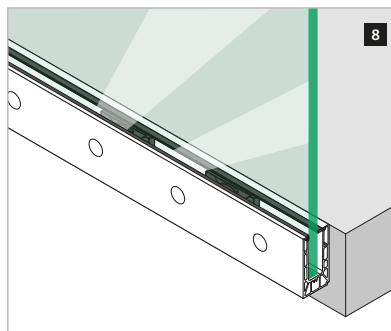

EASY GLASS® SMART - Base shoe, fascia mount

Q-INFO MOD 6931

VSG (2x ESG): Laminated glass from toughened glass
ESG : Toughened glass

Please refer to the respective certificates for specifications such as mounting details and glass dimensions.

▶ Assembly video:
www.q-railing.com/videos