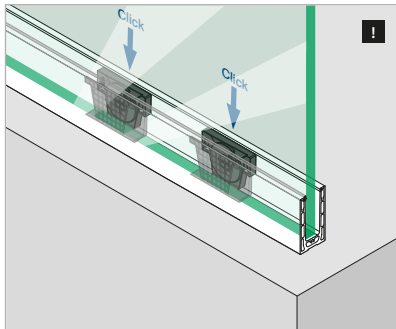

INDOOR	QS	£/ pc.
16.6313.030.00	QS-558 @ 465 / QS-561 @ 466	86,45

Aluminium

Brushed aluminium

OUTDOOR	QS	£/ pc.
16.6313.030.18	QS-557 @ 465 / QS-560 @ 465	94,20

EASY GLASS® SMART - Base shoe, top mount

Q-INFO MOD 6930