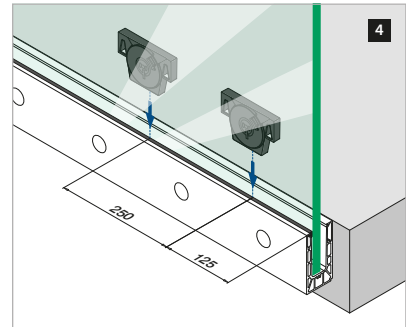

EASY GLASS® SMART - Base shoe, fascia mount

Q-INFO MOD 6931

VSG (2x ESG): Laminated glass from toughened glass
ESG : Toughened glass

Please refer to the respective certificates for specifications such as mounting details and glass dimensions.

▶ Assembly video:
www.q-railing.com/videos