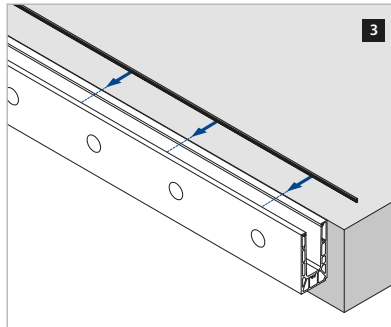

EASY GLASS® SMART - Base shoe, fascia mount

Q-INFO MOD 6931

VSG (2x ESG): Laminated glass from toughened glass
ESG : Toughened glass

Please refer to the respective certificates for specifications such as mounting details and glass dimensions.

▶ Assembly video:
www.q-railing.com/videos