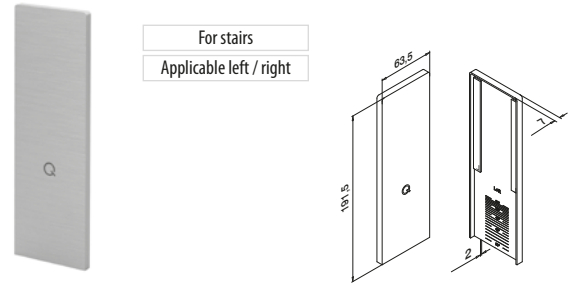

EASY GLASS® SMART - End fittings, top mount

MOD 6734

Aluminium	Mill finish		
INDOOR			£ / pc.
16.6734.030.00		1	22,00
Aluminium	Brushed aluminium		
OUTDOOR			£ / pc.
16.6734.030.18		1	26,75

MOD 6736

Aluminium	Mill finish		
INDOOR			£ / pc.
16.6736.030.00		1	23,95
Aluminium	Brushed aluminium		
OUTDOOR			£ / pc.
16.6736.030.18		1	28,35