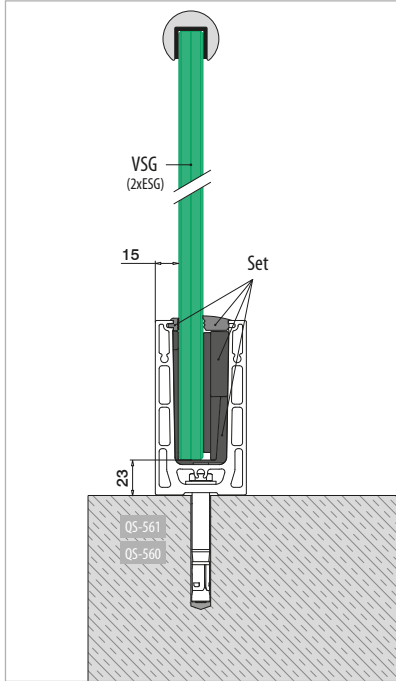

INDOOR	QS	£/ pc.
16.6313.030.00	QS-558 @ 465 / QS-561 @ 466	86,45

Aluminium

Brushed aluminium

OUTDOOR	QS	£/ pc.
16.6313.030.18	QS-557 @ 465 / QS-560 @ 465	94,20

EASY GLASS® SMART - Base shoe, top mount

Q-INFO MOD 6930