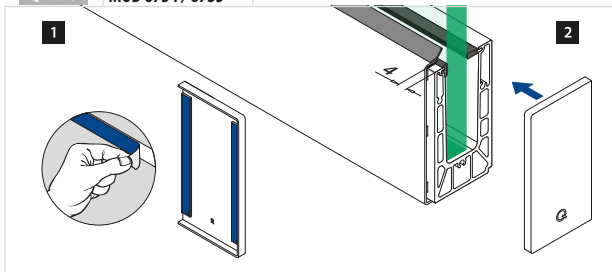

Q-INFO MOD 6734 / 6735