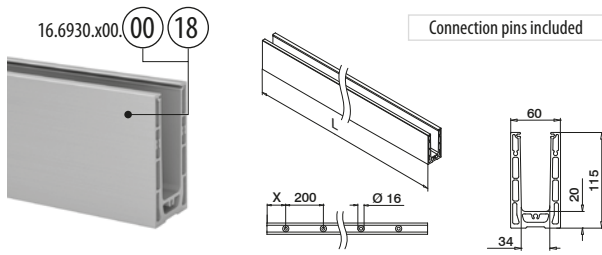

Railing bases

EASY GLASS® SMART - Base shoe, top mount

MOD 6930

Aluminium	Mill finish				£ / pc.	
INDOOR	X					
16.6930.500.00	100	QS-558	465 / QS-561	466	L = 5000 mm	433,15
Aluminium	Brushed aluminium				£ / pc.	
OUTDOOR	X					
16.6930.000.18	50	QS-557	465 / QS-560	466	L = 2500 mm	235,45
16.6930.500.18	100	QS-557	465 / QS-560	466	L = 5000 mm	470,90