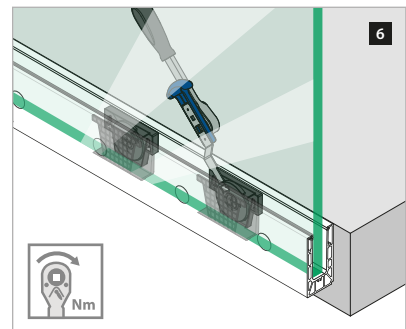

EASY GLASS® SMART - Base shoe, fascia mount

Q-INFO MOD 6931

VSG (2x ESG): Laminated glass from toughened glass
ESG : Toughened glass

Please refer to the respective certificates for specifications such as mounting details and glass dimensions.

▶ Assembly video:
www.q-railing.com/videos