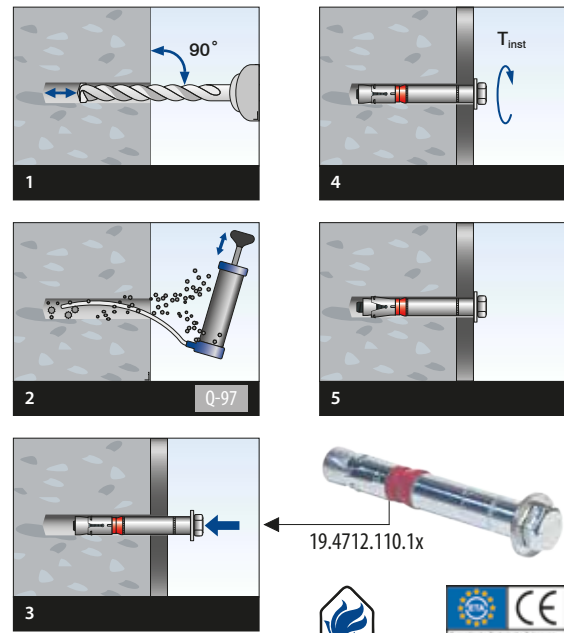

Q-INFO

Manual Q-anchor SZ 12/10