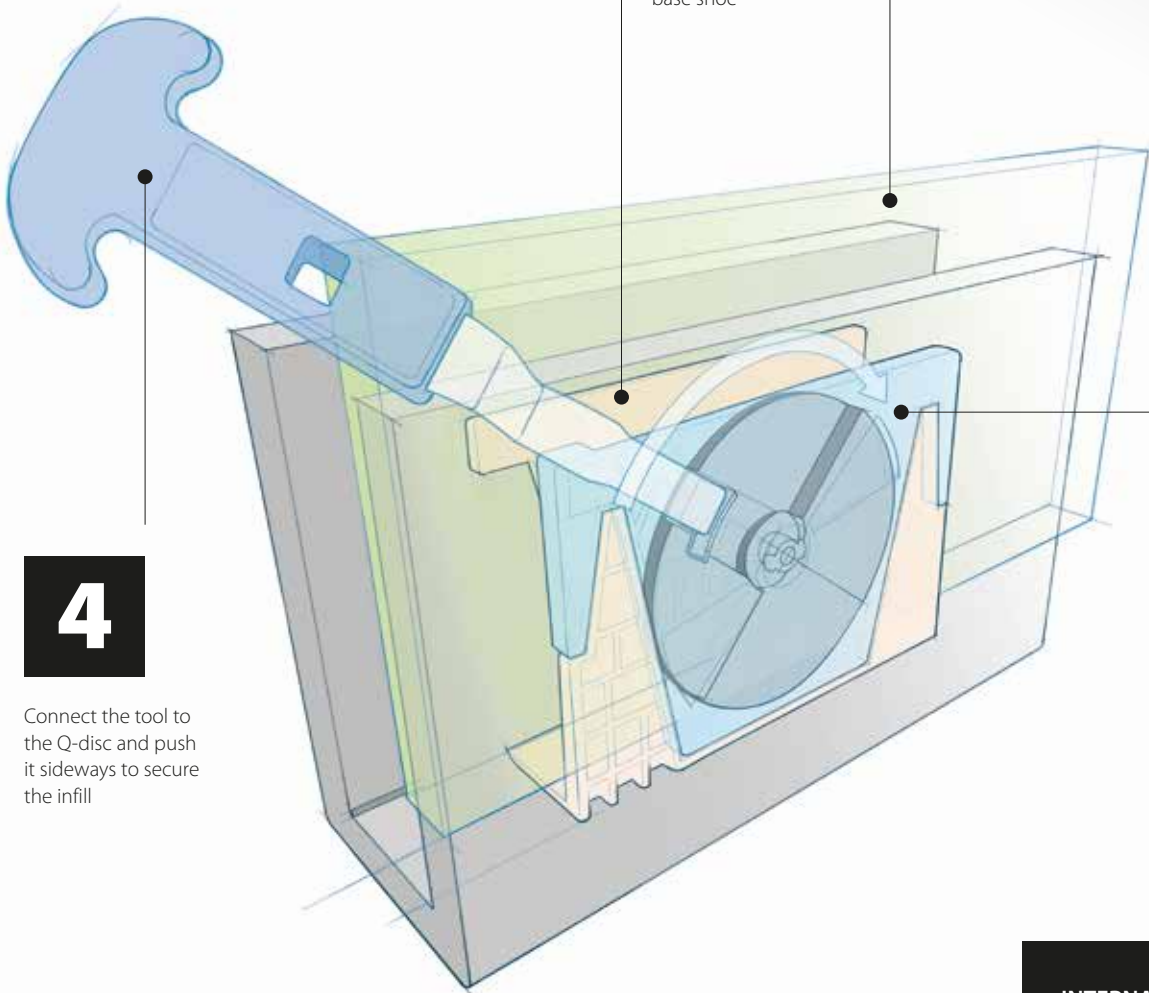

Q-DISC® SYSTEM

THE INNOVATION THAT TURNS THE WORLD UPSIDE DOWN

Installing a glass railing will never be the same again. The revolutionary Q-disc® System speeds up the glass mounting process by radically simplifying it. Easy Glass® Smart is the first glass railing ever to include the Q-disc System.

How it works:

1

Put the inlay into the Easy Glass Smart base shoe

2

Position the glass panel

3

Insert the Q-disc

4