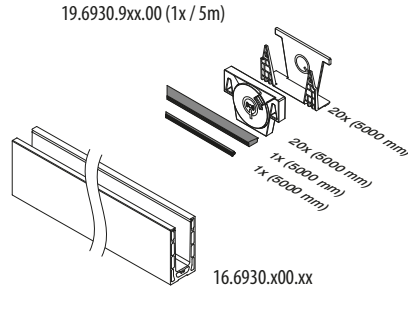

INDOOR	QS	£/ pc.
16.6313.030.00	QS-558 @ 465 / QS-561 @ 466	86,45

Aluminium

Brushed aluminium

OUTDOOR	QS	£/ pc.
16.6313.030.18	QS-557 @ 465 / QS-560 @ 465	94,20

EASY GLASS® SMART - Base shoe, top mount

Q-INFO MOD 6930