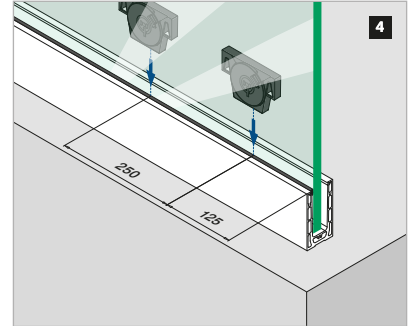

INDOOR	QS	£/ pc.
16.6313.030.00	QS-558 @ 465 / QS-561 @ 466	86,45

Aluminium

Brushed aluminium

OUTDOOR	QS	£/ pc.
16.6313.030.18	QS-557 @ 465 / QS-560 @ 465	94,20

EASY GLASS® SMART - Base shoe, top mount

Q-INFO MOD 6930