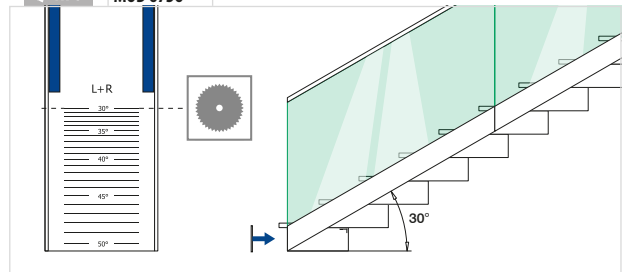

Q-INFO MOD 6736