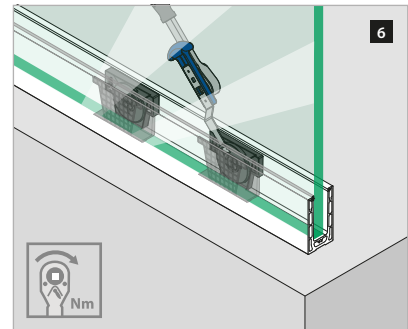

INDOOR	QS	£/ pc.
16.6313.030.00	QS-558 @ 465 / QS-561 @ 466	86,45

Aluminium

Brushed aluminium

OUTDOOR	QS	£/ pc.
16.6313.030.18	QS-557 @ 465 / QS-560 @ 465	94,20

EASY GLASS® SMART - Base shoe, top mount

Q-INFO MOD 6930