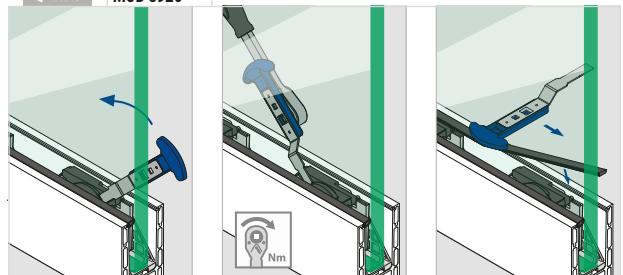

Q-INFO MOD 6920