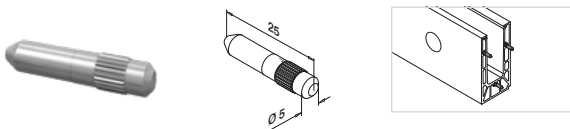

Railing bases

EASY GLASS® SMART - Blind plugs for fascia mounting

Use without cladding

MOD 6915

ABS plastic	Aluminium RAL 9006		
OUTDOOR			£ / pc.
24.6915.033.36	10		1,30

Railing bases

EASY GLASS® - Connection pins