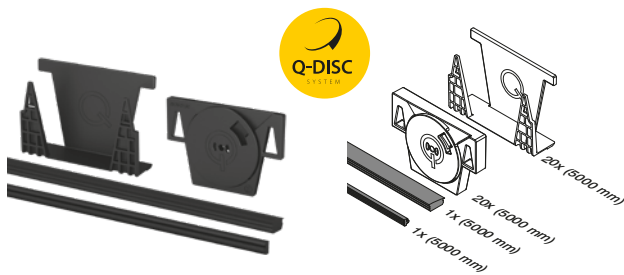

Connect the tool to the Q-disc and push it sideways to secure the infill

Railing bases

EASY GLASS® SMART - Base shoe, top mount

MOD 6930

Aluminium	Mill finish				£ / pc.	
INDOOR	X					
16.6930.500.00	100	QS-558	465 / QS-561	466	L = 5000 mm	433,15
Aluminium	Brushed aluminium				£ / pc.	
OUTDOOR	X					
16.6930.000.18	50	QS-557	465 / QS-560	466	L = 2500 mm	235,45
16.6930.500.18	100	QS-557	465 / QS-560	466	L = 5000 mm	470,90

International Design Model Protection

Railing bases

EASY GLASS® SMART - Q-disc® System (rubber and wedges set)

For non-adjustable glass fixation

MOD 6930

Accessories	T		£ / set
19.6930.912.00	12	L = 5000 mm	94,20
19.6930.913.00	12,76 (6-0,76-6) - 13,52 (6-1,52-6)	L = 5000 mm	94,20
19.6930.915.00	15	L = 5000 mm	94,20
19.6930.917.00	16,76 (8-0,76-8) - 17,52 (8-1,52-8)	L = 5000 mm	94,20
19.6930.919.00	19	L = 5000 mm	94,20
19.6930.921.00	20,76 (10-0,76-10) - 21,52 (10-1,52-10)	L = 5000 mm	94,20