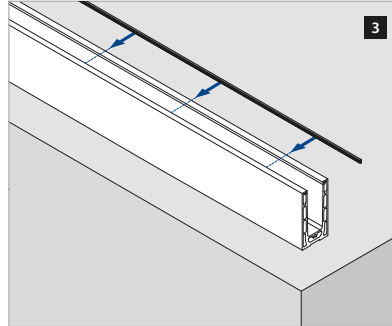

INDOOR	QS	£/ pc.
16.6313.030.00	QS-558 @ 465 / QS-561 @ 466	86,45

Aluminium

Brushed aluminium

OUTDOOR	QS	£/ pc.
16.6313.030.18	QS-557 @ 465 / QS-560 @ 465	94,20

EASY GLASS® SMART - Base shoe, top mount

Q-INFO MOD 6930