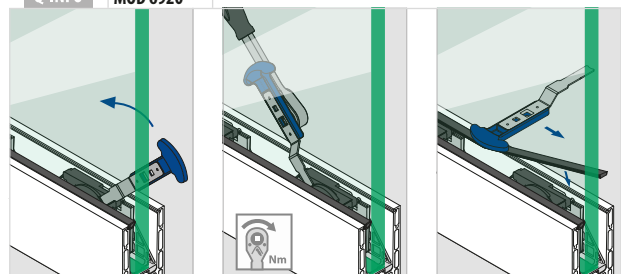

Q-INFO

MOD 6920