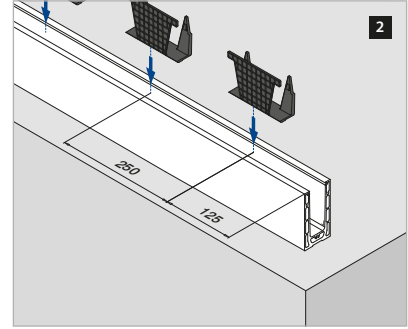

INDOOR	QS	£/ pc.
16.6313.030.00	QS-558 @ 465 / QS-561 @ 466	86,45

Aluminium

Brushed aluminium

OUTDOOR	QS	£/ pc.
16.6313.030.18	QS-557 @ 465 / QS-560 @ 465	94,20

EASY GLASS® SMART - Base shoe, top mount

Q-INFO MOD 6930