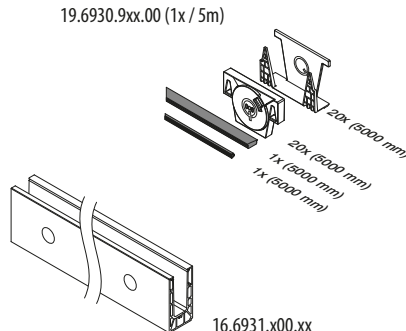

EASY GLASS® SMART - Base shoe, fascia mount

Q-INFO MOD 6931

VSG (2x ESG): Laminated glass from toughened glass
ESG : Toughened glass

Please refer to the respective certificates for specifications such as mounting details and glass dimensions.

▶ Assembly video:
www.q-railing.com/videos