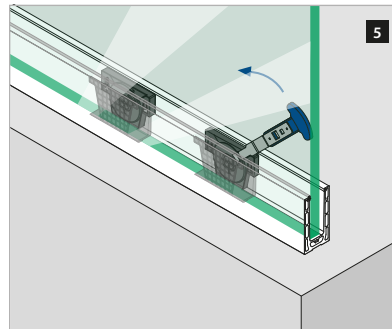

INDOOR	QS	£/ pc.
16.6313.030.00	QS-558 @ 465 / QS-561 @ 466	86,45

Aluminium

Brushed aluminium

OUTDOOR	QS	£/ pc.
16.6313.030.18	QS-557 @ 465 / QS-560 @ 465	94,20

EASY GLASS® SMART - Base shoe, top mount

Q-INFO MOD 6930