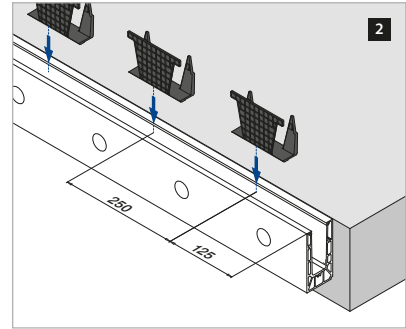

EASY GLASS® SMART - Base shoe, fascia mount

Q-INFO MOD 6931

VSG (2x ESG): Laminated glass from toughened glass
ESG : Toughened glass

Please refer to the respective certificates for specifications such as mounting details and glass dimensions.

▶ Assembly video:
www.q-railing.com/videos