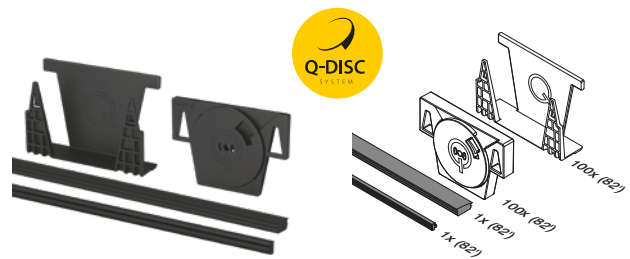

MOD 6930

Accessories	T		£ / set
19.6930.517.00	16,76 (8-0,76-8) - 17,52 (8-1,52-8)	L = 25 m	457,15
19.6930.521.00	20,76 (10-0,76-10) - 21,52 (10-1,52-10)	L = 25 m	457,15

NEW

International Design Model Protection

Q-disc System: Glass is securely retained. Drilling is not necessary.

Q-INFO

PREFIX

We can deliver the following service according to your specification:

- Drilling
- Cutting
- Bending
- Powder coating (aluminium mill finish products)

Contact us for details.