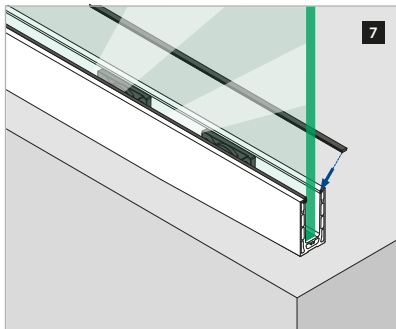

INDOOR	QS	£/ pc.
16.6313.030.00	QS-558 @ 465 / QS-561 @ 466	86,45

Aluminium

Brushed aluminium

OUTDOOR	QS	£/ pc.
16.6313.030.18	QS-557 @ 465 / QS-560 @ 465	94,20

EASY GLASS® SMART - Base shoe, top mount

Q-INFO MOD 6930