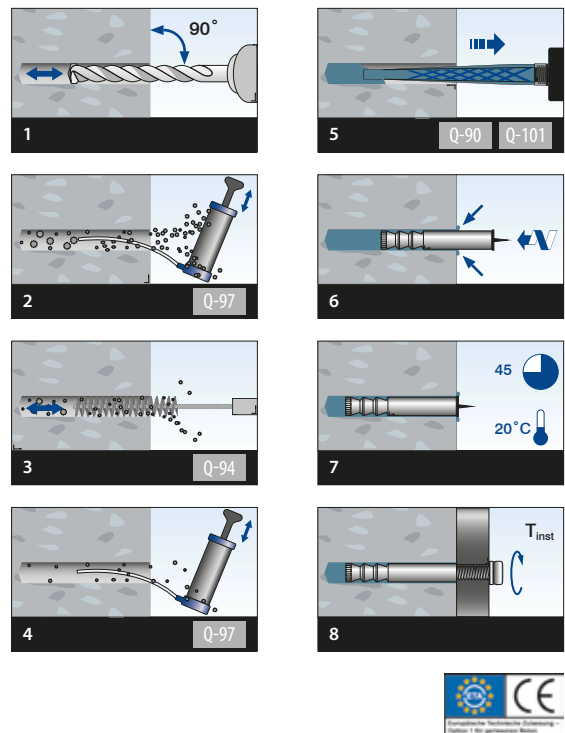

Q-INFO

Manual Q-anchor VMZ-IG