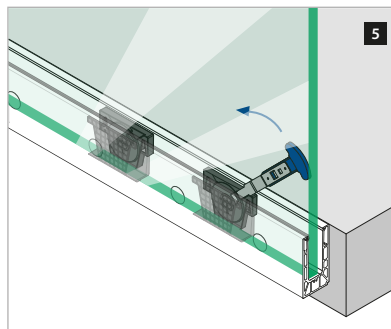

EASY GLASS® SMART - Base shoe, fascia mount

Q-INFO MOD 6931

VSG (2x ESG): Laminated glass from toughened glass
ESG : Toughened glass

Please refer to the respective certificates for specifications such as mounting details and glass dimensions.

▶ Assembly video:
www.q-railing.com/videos