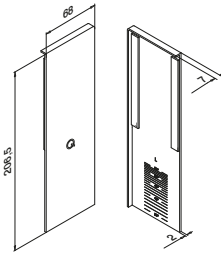

Use with and without cladding
Right

MOD 6735

Aluminium	Mill finish		
INDOOR			£ / pc.
16.6735.031.00		1	23,55
Aluminium	Brushed aluminium		
OUTDOOR			£ / pc.
16.6735.031.18		1	27,60

Use with and without cladding
For stairs
Left