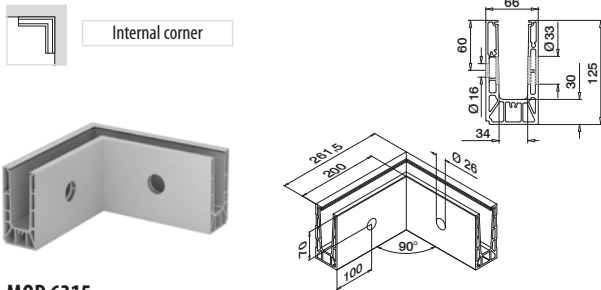

Select the right anchor for your installation from the overviews at www.q-railing.com/anchor

Q-INFO

Manual Q-anchor VMU

Railing bases

EASY GLASS® SMART - Connectors, fascia mount

MOD 6315

Aluminium		Type	M	L	£/pc.
INDOOR	QS				
16.6315.031.00	QS-558	465 / QS-561	466	1	94,20
Brushed aluminium					
OUTDOOR	QS	Type	M	L	£/pc.
16.6315.031.18	QS-557	465 / QS-560	466	1	103,80