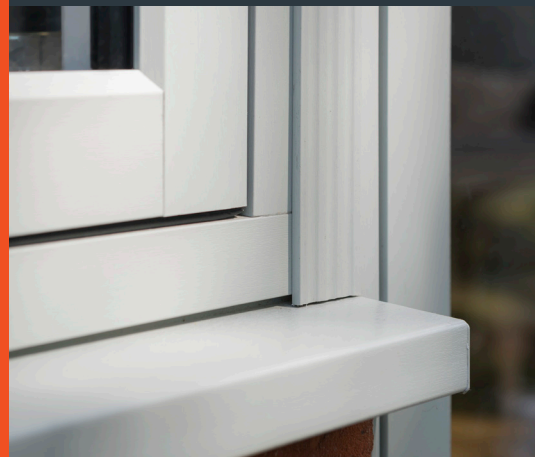

THE
RESIDENCE
COLLECTION

R7

#R7journey

T: 01452 300912 **E:** journey@residencecollection.co.uk **W:** www.residencecollection.co.uk

RESIDENCE 7 AND R7 ARE REGISTERED UK TRADE MARKS OF WINDOW WIDGETS (2006) LIMITED

*Installation by Diss Windows and Conservatories Ltd. Your chosen installer should do a professional survey and advise on the suitability of Residence 7 in your property and/or area.