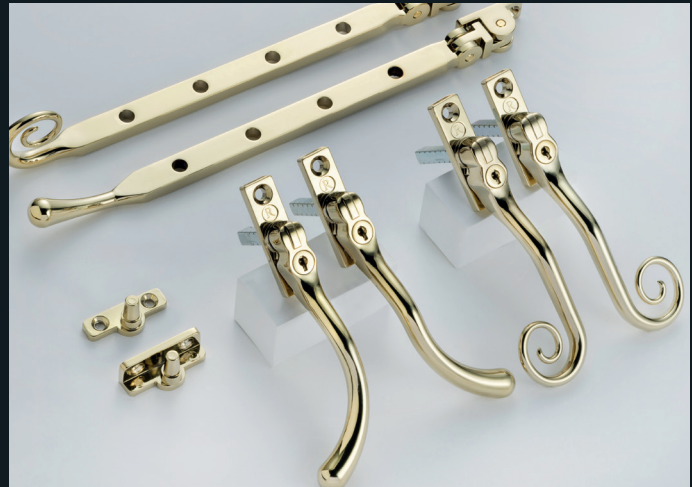

THE
RESIDENCE
COLLECTION

HARDWARE

THE ROMATOPOLA RANGE

Your Residence Collection windows are the essence of style and equally suited to both modern and period properties. Create a perfectly matching window with the Romatopola range of handles and stays inspired by the appearance of 19th Century ironmongery, but with modern production processes. Your windows will exude sophisticated elegance with the Romatopola Monkey Tail or Pear Drop designs.

ROMATOPOLA MONKEYTAIL & PEARDROP

10" working and dummy stays available

Available in RH and LH designs

THE ROMATOPOLA RANGE

Available in a range of nine exclusive finishes, the Romatopola hardware is both attractive and practical. The handles are all key locking for added security, with a positive stop (which prevents over-stressing the gearbox). The matching stays are available with working or dummy pegs to give you full flexibility when customising your windows. Add charming character to your already beautiful Residence Collection windows.

UNDENIABLY
AUTHENTIC

Choose one of the truly beautiful handles in the Romatopola range to add the finishing touch to your windows. Our hardware comes with the added benefit of a key locking handle function, leading the market in design and your safety in mind.