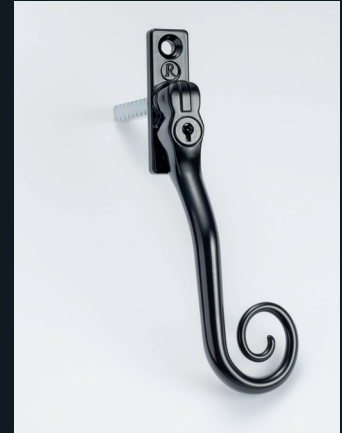

THE
RESIDENCE
COLLECTION

HARDWARE

THE ROMATOPOLA RANGE

Your Residence Collection windows are the essence of style and equally suited to both modern and period properties. Create a perfectly matching window with the Romatopola range of handles and stays inspired by the appearance of 19th Century ironmongery, but with modern production processes. Your windows will exude sophisticated elegance with the Romatopola Monkey Tail or Pear Drop designs.

ROMATOPOLA MONKEYTAIL & PEARDROP

10" working and dummy stays available

Available in RH and LH designs

THE ROMATOPOLA RANGE

Available in a range of nine exclusive finishes, the Romatopola hardware is both attractive and practical. The handles are all key locking for added security, with a positive stop (which prevents over-stressing the gearbox). The matching stays are available with working or dummy pegs to give you full flexibility when customising your windows. Add charming character to your already beautiful Residence Collection windows.

UNDENIABLY
AUTHENTIC

Choose one of the truly beautiful handles in the Romatopola range to add the finishing touch to your windows. Our hardware comes with the added benefit of a key locking handle function, leading the market in design and your safety in mind.

Both working and dummy butt hinges have the same appearance when closed. Dummy butt hinges are mounted onto the appropriate position to the outside of the window and allow the use of modern egress and friction hinges. Choosing dummy butt hinges with dummy peg stays is visually traditional with modern functionality.