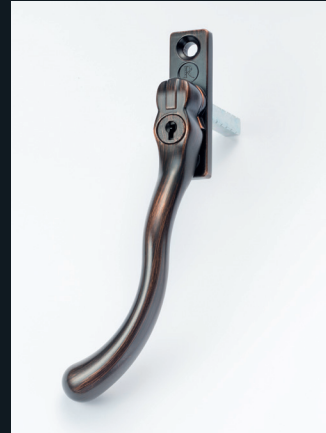

ROMATOPOLA MONKEYTAIL & PEARDROP

10" working and dummy stays available

Available in RH and LH designs

THE ROMATOPOLA RANGE

Available in a range of nine exclusive finishes, the Romatopola hardware is both attractive and practical. The handles are all key locking for added security, with a positive stop (which prevents over-stressing the gearbox). The matching stays are available with working or dummy pegs to give you full flexibility when customising your windows. Add charming character to your already beautiful Residence Collection windows.

UNDENIABLY
AUTHENTIC

Choose one of the truly beautiful handles in the Romatopola range to add the finishing touch to your windows. Our hardware comes with the added benefit of a key locking handle function, leading the market in design and your safety in mind.